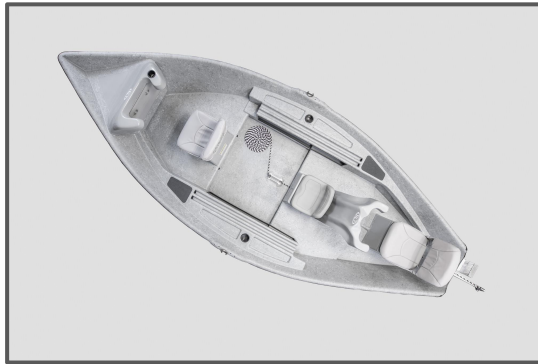

**DRIFT BOATS**  
BOZEMAN, MONTANA

## Standard Features:

- ❖ Deluxe All-Weather Padded Swivel Seats (Front & Rear)
- ❖ 4" Padded Rowers Seat
- ❖ Front and Rear Leg Locks finished to match Hull Color
- ❖ Dry Bow Storage Compartment
- ❖ Front and Rear Dry Storage Compartments
- ❖ Walk-around Rower's Box
- ❖ Floor or Side Anchor System with Rope & 30 lb Anchor
- ❖ Cup Holders
- ❖ Non-skid Floors
- ❖ Raised Front and Rear Flat Floors
- ❖ Easy Side Storage
- ❖ 9' Sawyer Polecat Oars
- ❖ Deluxe Double-Roller Galvanized Trailer with Galvanized Rims
- ❖ 2 Color Paint Scheme
- ❖ Recessed and Staggered Rod Holders

## Optional Features:

Second Front Anglers Seat	\$180
Custom Paint (ANYTHING)	CALL
Premium Oar Upgrade	CALL
Rowers Bench	\$495
Spare Breakdown Oar	\$190
Aqualon Waterproof Cover	\$675
Spare Tire and Mount	\$225
Spare Drain Plug	\$6
Extra Oar Lock	\$56